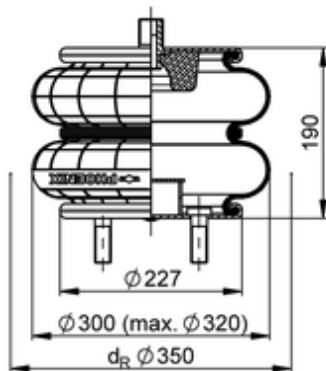

SP 2 B 22 R-1

71885

● bolt or stud

○ hole

⊗ combination stud

⊗ air inlet

Article status	Normal
GTIN/EAN	4054389110948
Bellow number	2 B 22 R
 kg	7,2 kg
	10002536
	M16x1.5: max. 30 Nm
	M20x1.5: max. 80 Nm
	M30x1.5: max. 80 Nm

OE Manufacturer/Part No.

Manufacturer	Original Part No.	Model
Kässbohrer	4.731.045.100	
Kässbohrer	4.731.045.300	