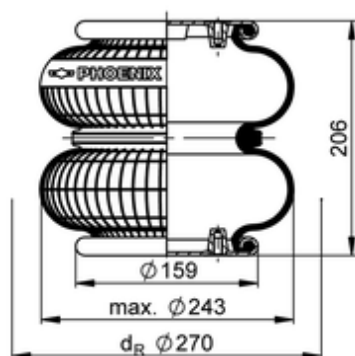

SP 2 B 12 R-16

75061

● bolt or stud

○ hole

⊗ combination stud

⊗ air inlet

Article status	Not Available
GTIN/EAN	4054389124105
Bellow number	2 B 12 R
 kg	2,9 kg
	10003175
	M16x1.5: max. 25 Nm
	M8: max. 25 Nm

OE Manufacturer/Part No.

Manufacturer	Original Part No.	Model
KRONE	550018054	
Gigant	00190130	
KRONE	550011095	