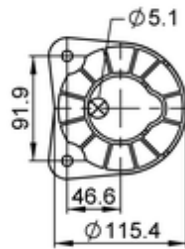

**C 100 004**

**71367**

● bolt or stud

○ hole

⊗ combination stud

⊗ air inlet

Article status	To Be Discontinued
GTIN/EAN	4054389105760
Bellow number	C 100 004
 kg	0,8 kg
	10002112
	

**OE Manufacturer/Part No.**

Manufacturer	Original Part No.	Model
Mercedes	A 638 328 05 01	Vito