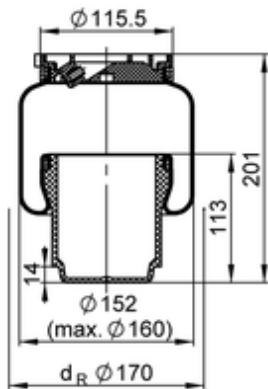

**C 100 004**

**71367**

● bolt or stud

○ hole

⊗ combination stud

⊗ air inlet

Article status	To Be Discontinued
GTIN/EAN	4054389105760
Bellow number	C 100 004
 kg	0,8 kg
	10002112
	

**OE Manufacturer/Part No.**

Manufacturer	Original Part No.	Model
Mercedes	A 638 328 05 01	Vito