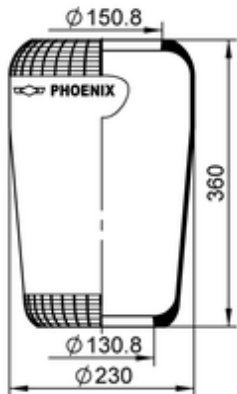

2 F 18

71771

● bolt or stud

○ hole

⊗ combination stud

⊗ air inlet

Article status	On Request
GTIN/EAN	4054389109805
Bellow number	2 F 18
 kg	1,5 kg
	10002477

OE Manufacturer/Part No.

Manufacturer	Original Part No.	Model
IRISBUS	5.001.843.640	Agora/Crystallis < 2004