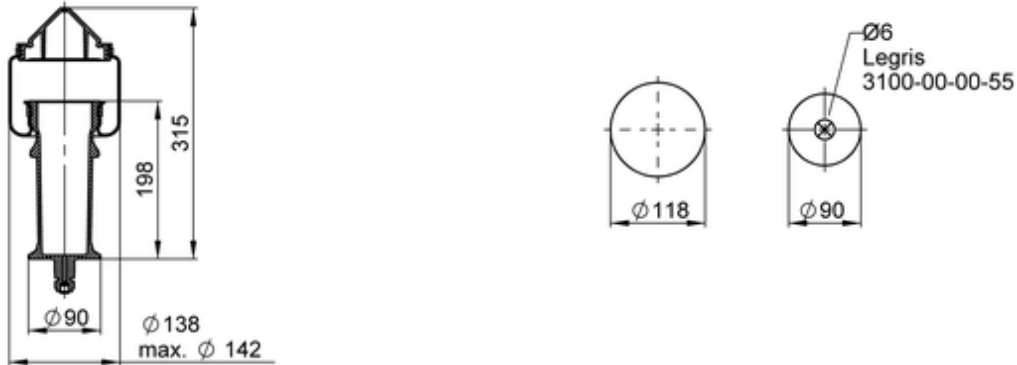

2 C 91-10

69426

● bolt or stud

○ hole

⊗ combination stud

⊗ air inlet

Article status	Normal
GTIN/EAN	4054387135677
Bellow number	2 C 91
 kg	0,9 kg
	

**OE Manufacturer/Part No.**

Manufacturer	Original Part No.	Model
Renault	5.010.491.301	Magnum