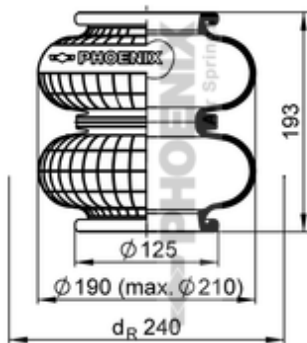

2 B 07 R

71455

- bolt or stud
- hole
- combination stud
- air inlet

	0,8 kg
---	--------

OE Manufacturer/Part No.

Manufacturer	Original Part No.	Model
--------------	-------------------	-------