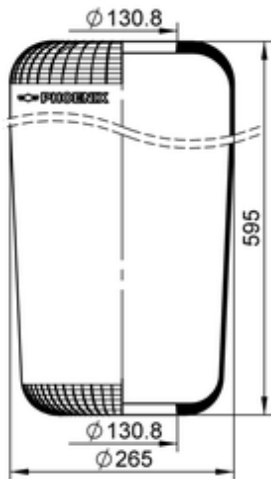

1 F 26 D

71424

-  bolt or stud
-  hole
-  combination stud
-  air inlet

Article status	To Be Discontinued
GTIN/EAN	4054389106330
Bellow number	1 F 26 D
 kg	2,9 kg
	10002166

**OE Manufacturer/Part No.**

Manufacturer	Original Part No.	Model
Mercedes	A 674 328 00 01	
Mercedes	674 328 00 01	
Van Hool	11622176	