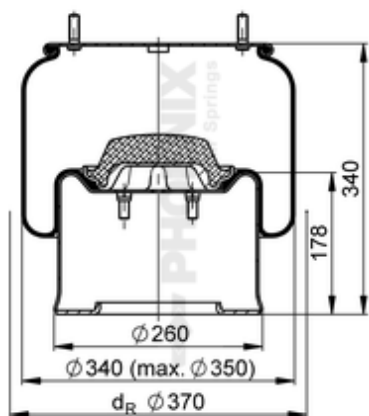

1 D 28 E-1

72844

-  bolt or stud
-  hole
-  combination stud
-  air inlet

Article status	Normal
GTIN/EAN	4054389119255
Bellow number	1 D 28 E
 kg	13,6 kg
	10002985
	
	M12: max. 70 Nm
	M22x1.5: max. 20 Nm

**OE Manufacturer/Part No.**

Manufacturer	Original Part No.	Model
SAF - Holland	2922V	
SAF - Holland	3.229.0036.00	2922 V