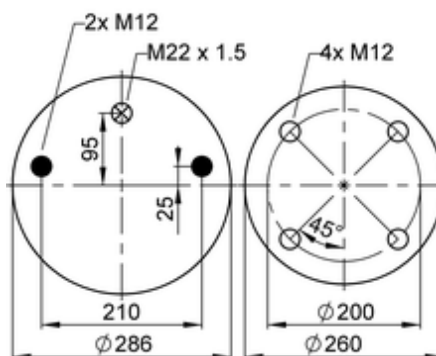

1 D 28 E-1

72844

-  bolt or stud
-  hole
-  combination stud
-  air inlet

Article status	Normal
GTIN/EAN	4054389119255
Bellow number	1 D 28 E
 kg	13,6 kg
	10002985
	
	M12: max. 70 Nm
	M22x1.5: max. 20 Nm

**OE Manufacturer/Part No.**

Manufacturer	Original Part No.	Model
SAF - Holland	2922V	
SAF - Holland	3.229.0036.00	2922 V