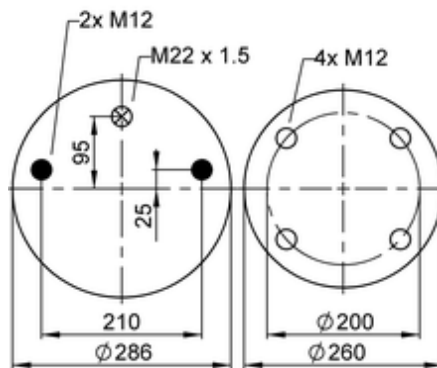

1 D 28 D-10

71588

● bolt or stud

○ hole

⊗ combination stud

⊗ air inlet

Article status	Normal
GTIN/EAN	4054389107979
Bellow number	1 D 28 D
 kg	14,7 kg
	10002312
	K001
	
	M12: max. 70 Nm
	M22x1.5: max. 20 Nm

OE Manufacturer/Part No.

Manufacturer	Original Part No.	Model
--------------	-------------------	-------

SAF - Holland	2926V		
Weweler	US 07385		
SAF - Holland	3.229.0030.00		2926 V P01