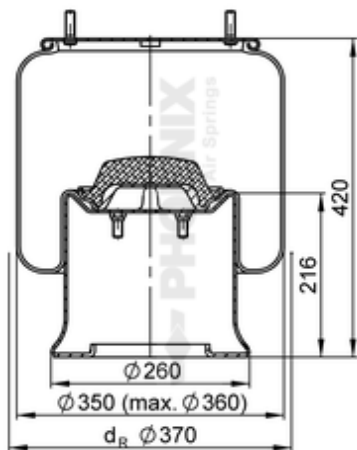

1 D 28 D-10

71588

● bolt or stud

○ hole

⊗ combination stud

⊗ air inlet

Article status	Normal
GTIN/EAN	4054389107979
Bellow number	1 D 28 D
 kg	14,7 kg
	10002312
	K001
	
	M12: max. 70 Nm
	M22x1.5: max. 20 Nm

OE Manufacturer/Part No.

Manufacturer	Original Part No.	Model
--------------	-------------------	-------

SAF - Holland	2926V		
Weweler	US 07385		
SAF - Holland	3.229.0030.00		2926 V P01