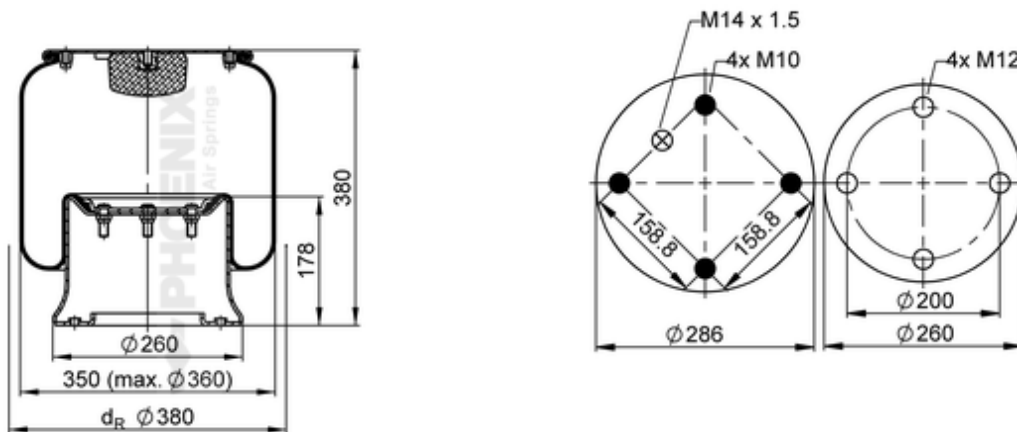

1 D 28 B-9

71346

● bolt or stud ○ hole ⊗ combination stud ⊗ air inlet

	12,9 kg
	10002094
	K003
	
	M10: max. 35 Nm
	M12: max. 70 Nm
	M14x1.5: max. 20 Nm

OE Manufacturer/Part No.

Manufacturer	Original Part No.	Model
Scania	1314906	Series 3
Scania	1107674	Series 3
Scania	255293	Series 3
Scania	1865755	Series 3