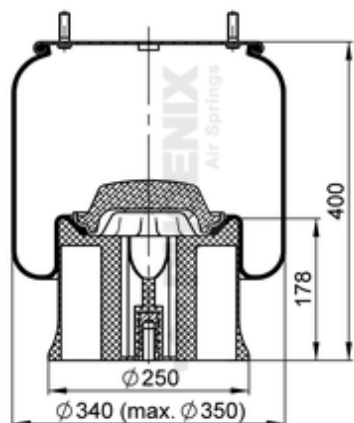

1 D 28 B-11

72636

● bolt or stud ○ hole ⊗ combination stud ⊗ air inlet

| | |
|---|---------------------|
|  | 10,7 kg |
|  | 10002946 |
|  | |
|  | M12: max. 70 Nm |
|  | M16: max. 130 Nm |
|  | M22x1.5: max. 20 Nm |

OE Manufacturer/Part No.

| Manufacturer | Original Part No. | Model |
|---------------|-------------------|---------|
| SAF - Holland | 2924V | |
| SAF - Holland | 2923VK | |
| Scania | 1873863 | |
| Scania | 1723276 | |
| SAF - Holland | 3.229.0028.00 | 2923 VK |