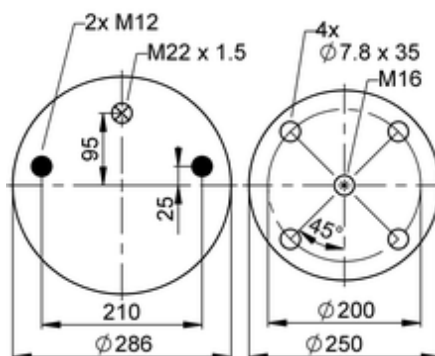

1 D 28 B-11

72636

● bolt or stud ○ hole ⊗ combination stud ⊗ air inlet

| | |
|---|---------------------|
|  | 10,7 kg |
|  | 10002946 |
|  | |
|  | M12: max. 70 Nm |
|  | M16: max. 130 Nm |
|  | M22x1.5: max. 20 Nm |

OE Manufacturer/Part No.

| Manufacturer | Original Part No. | Model |
|---------------|-------------------|---------|
| SAF - Holland | 2924V | |
| SAF - Holland | 2923VK | |
| Scania | 1873863 | |
| Scania | 1723276 | |
| SAF - Holland | 3.229.0028.00 | 2923 VK |