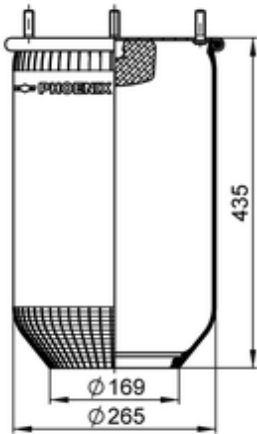

1 D 28 A-5 NP

71364

● bolt or stud

○ hole

⊗ combination stud

⊗ air inlet

Article status	Not Available
GTIN/EAN	4054389105739
Bellow number	1 D 28 A
 kg	4,8 kg
	10002109
	K002
	M12: max. 70 Nm
	M22x1.5: max. 20 Nm

OE Manufacturer/Part No.

Manufacturer	Original Part No.	Model
Meritor		
SAF - Holland		2918 Service Assembly